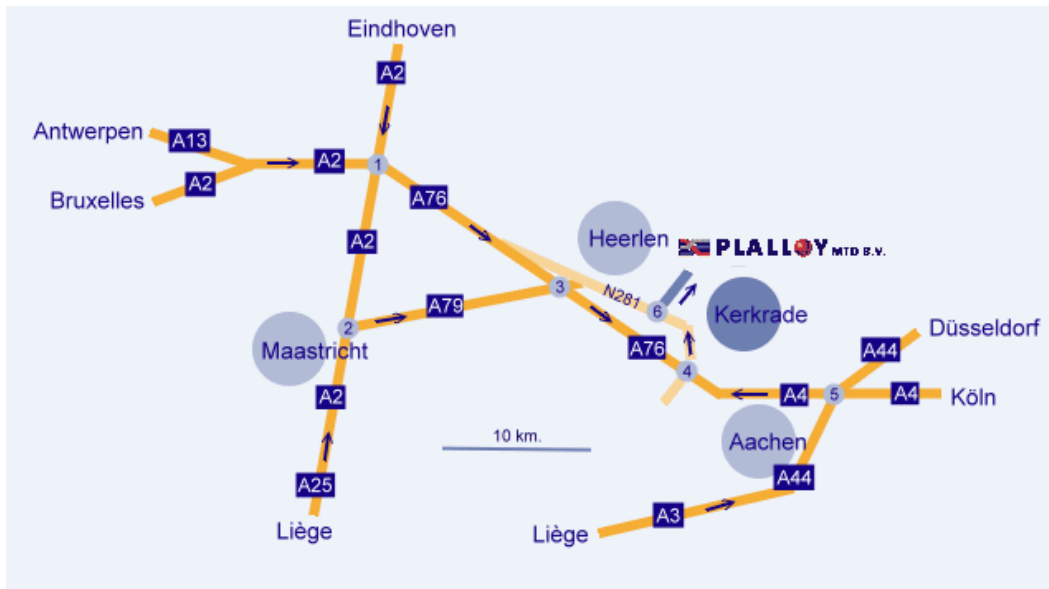

**Coming from Eindhoven (A2), Antwerpen (A13) or Bruxelles (A2):**  
 junction Kerensheide (1) - exit Heerlen/Aachen - A76 - Knooppunt Bocholtz (4) - exit Kerkrade/Simpelveld - left, direction Kerkrade - N281  
 - exit KerkradeWest/Landgraaf (6)

**Coming from Liège (A25):**  
 A2 - junction Kruisdonk (2) - direction Heerlen - A79 - junction Kunrade (3) - exit Aachen/Kerkrade - A76 - Knooppunt Bocholtz (4) - exit Kerkrade/Simpelveld - left, direction Kerkrade - N281 - exit KerkradeWest/Landgraaf (6)

**Coming from Düsseldorf (A44), Köln (A4) or Liège (A3):**  
 junction Aachener Kreuz (5) - exit Aachen/Antwerpen/Heerlen - A4 - junction Bocholtz (4) - exit Heerlen/Kerkrade - right N281 - exit KerkradeWest/Landgraaf (6)

### After that, for all directions:

- At the end of exit (6) to the right (Imstenraderweg)
- At the 1st and 2nd traffic light straight on (Euregioweg)
- At the 3rd traffic light (7) to the right (Rukkerweg)
- At the next traffic light straight on (Tunnelweg)
- At the end (8) to the left (Dentgenbachweg)
- 1st Street to the left (Mercuriusstraat)
- Plalloy is at the beginning of the street.